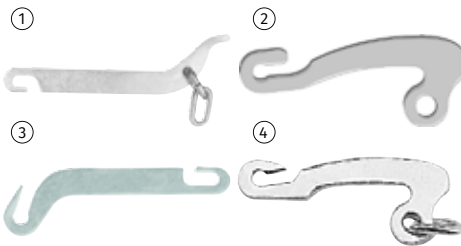

Shackles

ITEM	PHOTO	DESCRIPTION	PACKAGE QUANTITY
1500034937		0.33t shackles (5.50mm chains)	10
1500034938		0.55t shackles (7.00mm chains)	10
1500034939		0.75t shackles (8.00mm chains)	5
1500034940		1t shackles (10.00mm chains)	5

Tightening lever

ITEM	PHOTO	DESCRIPTION	PACKAGE QUANTITY
1500005141	4	Tightening lever with 1 ring (4.50mm chains)	2
1500031425	3	Tightening lever #4 (7.00-8.00mm chains)	1
1500035258	1	Tightening lever with 2 rings (10.00mm chains)	1
1500035261	2	Tightening lever #3 (5.50mm Ketten)	2