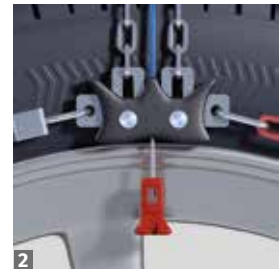

The only self-tensioning snow chain with patented external quick release system

TECHNICAL FEATURES

- 9 mm inside and on-the-tread clearance
- 1** Self-tensioning system
- 2** External quick release system: remove the snow chain by pulling on the special device
- 3** Patented micro-regulation system for perfect tensioning of the chain
- 4** Patented alloy wheels protection system
- Homologations/certifications/conformity: Ö-Norm 5117, UNI 11313, TÜV
- Not for off-road use