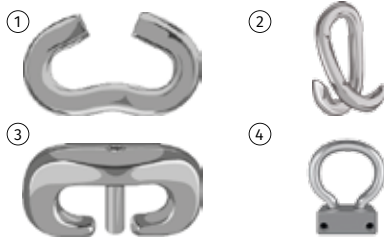

Repair kits

ITEM	PHOTO	DESCRIPTION	PACKAGE QUANTITY
1500001386	4	Repair links 12mm (10.00mm chains)	1
1500005625	4	Open rings 8.00mm (7-8 mm chains)	1
1500027657	3	Repair links with rivet (8.00mm chains)	1
1500035326	3	Repair links with rivet (10.00mm chains)	1
1500042012	2	Repair links 4.00mm (4.50mm chains)	40
1500042013	2	Repair links 5.00mm (5.50mm chains)	40
1500042927	1	Open links 4.50mm (galvanized) - 4.50mm chains	40
1500042928	2	Repair links 3.50mm (3.70mm chains)	40
1500042931	1	Open links 5.50mm (galvanized)	40
1500042932	1	Open links 7.00mm (galvanized)	30
1500042933	1	Open links 8.00mm (galvanized) - 8.00mm chains	30
1500042946	2	Repair links 7.00mm (7.00mm chains)	30
1500042947	2	Repair links 8.00mm (8.00mm chains)	30
1500042952	1	Open links 10.00mm (galvanized) - 10.00mm chains	10
1500042954	2	Repair links 10.00mm (10.00mm chains)	10

Elastic ends

ITEM	PHOTO	DESCRIPTION	PACKAGE QUANTITY
1500005136		Ending spring with hook - chains up to 7.00mm	5
1500035257		Ending spring with hook - chains up to 5.50mm	2