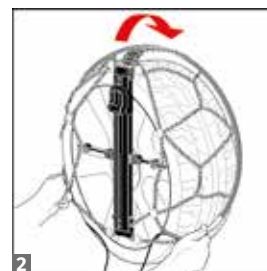

TECHNICAL FEATURES

- 9 mm inside and on-the-tread clearance
- 1** Symmetrical diamond pattern chain
- 2** The internal rigid arch system makes fitting the chain very intuitive
- 3** Automatic tensioning system activated by foot
- 4** External quick release system activated by red buttons on the aluminium bar
- Alloy wheels protection system with patented solutions
- Practical and durable bag, with built-in instructions, can be used as a rug during fitting
- Homologations/certifications/conformity: Ö-Norm 5117, UNI 11313, TÜV
- Not for off-road use