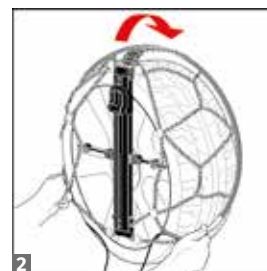

König Easy-fit SUV

The revolutionary snow chain for SUVs: only 12 seconds to fit it and, thanks to the reduced internal thickness, can be fitted on the most SUVs and modern crossovers

TECHNICAL FEATURES

- 10 mm inside and on-the-tread clearance
- 1 Asymmetrical diamond pattern chain with icebreaker reinforcements
- 2 The internal rigid arch system makes fitting the chain very intuitive
- 3 Automatic tensioning system activated by foot
- Automatic tensioning system specially developed for SUVs
- 4 External quick release system activated by red buttons on the aluminium bar
- Alloy wheels protection system with patented solutions
- Practical and durable bag, with built-in instructions, can be used as a rug during fitting
- Homologations/certifications/conformity: Ö-Norm 5117, UNI 11313, TÜV
- Not for off-road use

ITEM NUMBER	PAIRS / PACK
2004735 225	1
2004735 230	1
2004735 235	1
2004735 240	1
2004735 245	1
2004735 247	1
2004735 250	1
2004735 255	1
2004735 265	1
2004735 267	1