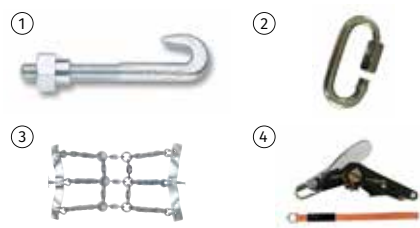

Spare parts Cingoli

ITEM	PHOTO	DESCRIPTION	PACKAGE QUANTITY
1500051036	1	Complete hooks Cingoli	12
1500051064	3	Tread X-Press Plus	1
1500051065	4	Tensioning device with belt	1
1500051253	2	Oval rapid links 6.00mm	10